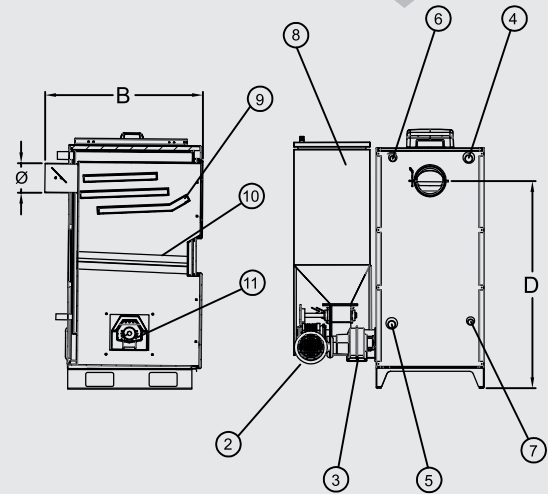

- 1 Control Panel
- 2 Gear Box
- 3 Fan
- 4 Outlet
- 5 Inlet
- 6 Safety Outlet
- 7 Safety Inlet
- 8 Hopper
- 9 Water Jackets
- 10 Water Pipe Grate
- 11 Pellet Burner

TECHNICAL SPECIFICATIONS

MODEL-SERIES	ÜKY/DUOPEL	25	40	60	80	100	
Fuel Type		Pellet-Log Wood-Coarse Coal					
Heating Output	kW	25	40	60	80	100	
Burner Barrel Length	mm	250			305		
Hopper Volume	Lt	215	245	245	245	245	
Wood Loading Volume	Lt	48	60	75	80	98	
Water Volume	Lt	80	115	150	210	255	
Boiler Weight	kg	310	400	425	510	585	
Required Draft of Chimney	Pa	25-28	31-33	33-35	35-40		
Min-Max Operating Temperature	°C	40-80					
Return Water Temperature (Recommended)	°C	40					
Maximum Operating Pressure	bar	3					
Test Pressure	bar	5					
Dimensions	Boiler Width	mm	1090		1185		1272
	Length (B)	mm	975	1075		1275	1375
	Body Width (C)	mm	550		645		732
	Chimney Connection Height (D)	mm	1165	1265			
	Boiler Total Height (H)	mm	1475	1575			
	Auger Removal Distance (E)	mm	600				
Exhausted Gas Connection Diameter	mm	130	160	180	220		
Maximum Flue Temperature	°C	230					
Boiler Inlet-Outlet Connections	R"	1"	1 ¼"	1 ½"	2"		
Safety Inlet-Outlet Connections	R"	1"		1 ¼"	1 ½"		
Filling-Draining Connection	R"	½"					
Electrical Connection	V/Hz	230 / 50					