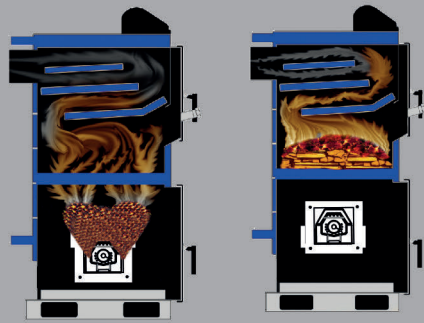

ÜKY/DUOPEL series Automatic Pellet and Manual Wood Boiler

ÜNMAK ÜKY/DUOPEL series boilers are designed to automatically burn pellets with the help of pellet burner. The boiler can also be converted from automatic pellet to manual log wood or coarse coal feed. ÜKY/DUOPEL provides comfortable heating with high efficiency and low ash ratio.

1. 1 Control Panel
2. 2 Gear Box
3. 3 Fan
4. 4 Outlet
5. 5 Inlet
6. 6 Safety Outlet
7. 7 Safety Inlet
8. 8 Hopper
9. 9 Water Jackets
10. 10 Water Pipe Grate
11. 11 Pellet Burner