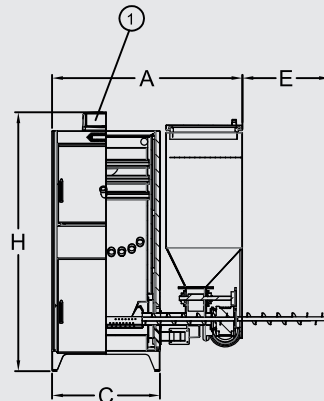

- 1 Control Panel
- 2 Gear Box
- 3 Fan
- 4 Outlet
- 5 Inlet
- 6 Safety Outlet
- 7 Safety Inlet
- 8 Hopper
- 9 Water Jackets
- 10 Water Pipe Grate
- 11 Pellet Burner

TECHNICAL SPECIFICATIONS

MODEL-SERIES	ÜKY/DUOPEL	25	40	60	80	100	
Fuel Type		Pellet-Log Wood-Coarse Coal					
Heating Output	kW	25	40	60	80	100	
Burner Barrel Length	mm	250			305		
Hopper Volume	Lt	215	245	245	245	245	
Wood Loading Volume	Lt	48	60	75	80	98	
Water Volume	Lt	80	115	150	210	255	
Boiler Weight	kg	310	400	425	510	585	
Required Draft of Chimney	Pa	25-28	31-33	33-35	35-40		
Min-Max Operating Temperature	°C	40-80					
Return Water Temperature (Recommended)	°C	40					
Maximum Operating Pressure	bar	3					
Test Pressure	bar	5					
Dimensions	Boiler Width	mm	1090		1185		1272
	Length (B)	mm	975	1075		1275	1375
	Body Width (C)	mm	550		645		732
	Chimney Connection Height (D)	mm	1165	1265			
	Boiler Total Height (H)	mm	1475	1575			
	Auger Removal Distance (E)	mm	600				
Exhausted Gas Connection Diameter	mm	130	160	180	220		
Maximum Flue Temperature	°C	230					
Boiler Inlet-Outlet Connections	R"	1"	1 ¼"	1 ½"	2"		
Safety Inlet-Outlet Connections	R"	1"		1 ¼"	1 ½"		
Filling-Draining Connection	R"	½"					
Electrical Connection	V/Hz	230 / 50					