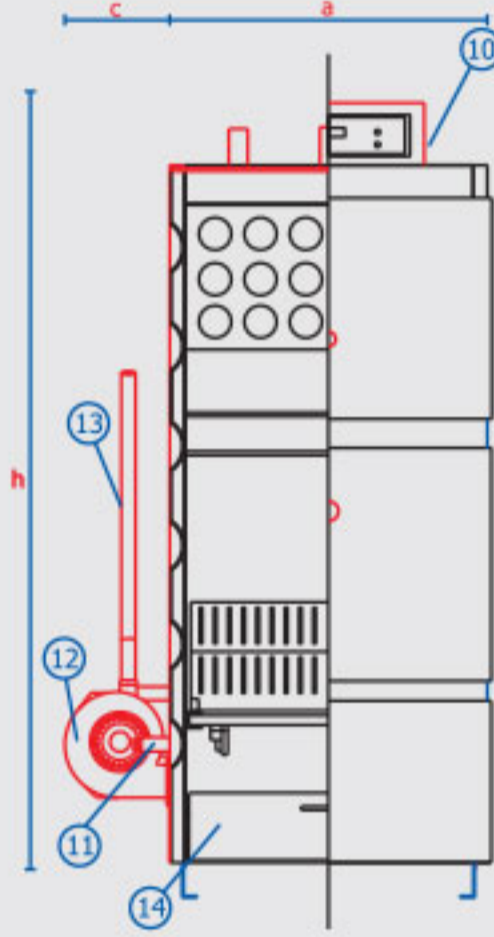

- 1- Boiler outlet
- 2- Safety outlet
- 3- Chimney
- 4- Safety inlet
- 5- Boiler inlet
- 6- Ash discharge cover
- 7- Fuel entry cover
- 8- Observing glass
- 9- Flue pipes cleaning cover
- 10- Control board
- 11- Water Filling / Discharge
- 12- Fan
- 13- Ash discharge rod
- 14- Ash box

TECHNICAL SPECIFICATIONS

MODEL- SERIES	ÜKY/3K	25	34	45	60	80	100	
Fuel Type		Wood- Coal- Biomass						
Heat Output	kW	29	40	52	70	93	116	
	kcal/h	25.000	34.000	45.000	60.000	80.000	100.000	
Burning Chamber Height	mm	175	230	200				
Burning Chamber Width	mm	355	500				585	
Burning Chamber Length	mm	500	430	510	660	850	850	
Burning Chamber Volume	dm ³	31,1	49,5	51,0	66,0	85,0	99,5	
Fuel Entry	mm	250x355	265x500				265x585	
Water Volume	lt	75	85	107	138	206	249	
Boiler Weight	kg	245	280	335	375	470	575	
Required Draft	mbar	0,15- 0,20	0,20- 0,30	0,25- 0,35		0,30- 0,40		
Min-Max Operating Temperature	°C	45-85						
Return Water Temperature	°C	35						
Maksimum Operating Pressure	bar	3						
Test Pressure	bar	5						
Dimensions	Width (a)	mm	485	625			740	
	Length (b)	mm	880	800	920	1080	1400	1415
	Fan Collection Width (c)	mm	200				250	
	Chimney Collection Height (d)	mm	1230	1320	1410		1220	1310
	Total Boiler Height (h)	mm	1320	1400	1480			1565
Exhaust (Flue)	mm	130		160	180	220		
Min-Max Flue Temperature	°C	170-210						
Boiler Inlet-Outlet	R"	1"	1 ¼"		1 ½"	2"		
Expansion Tank Outlet-Inlet	R"	1"				1 ½"		
Filling-Discharge	R"	1/2"						
Electrical Connection	V/Hz	230 V- 50 Hz						