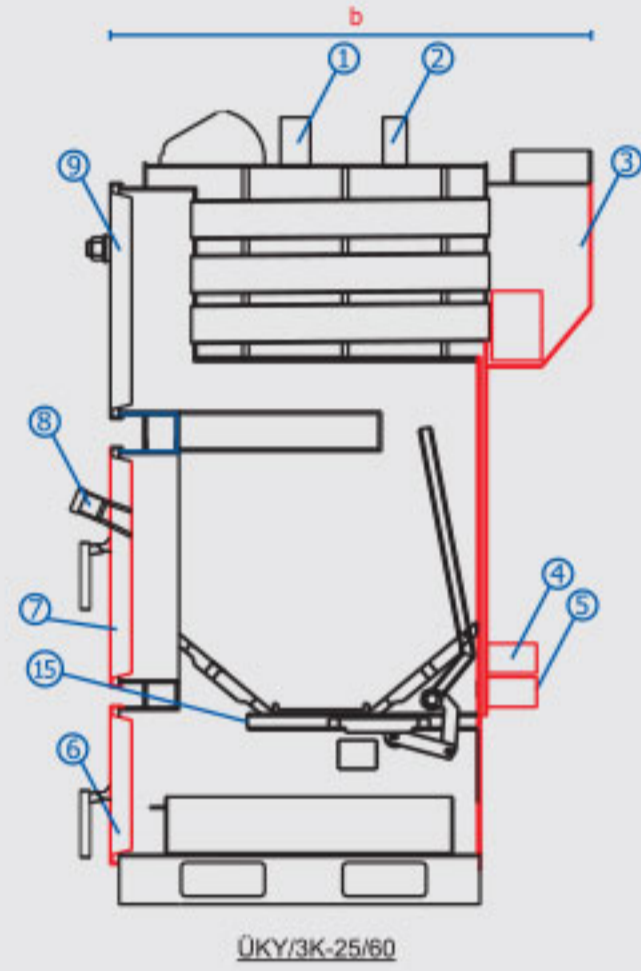

- 1- Boiler outlet
- 2- Safety outlet
- 3- Chimney
- 4- Safety inlet
- 5- Boiler inlet
- 6- Ash discharge cover
- 7- Fuel entry cover
- 8- Observing glass
- 9- Flue pipes cleaning cover
- 10- Control board
- 11- Water Filling / Discharge
- 12- Fan
- 13- Ash discharge rod
- 14- Ash box

TECHNICAL SPECIFICATIONS

MODEL- SERIES	ÜKY/3K	25	34	45	60	80	100	
Fuel Type		Wood- Coal- Biomass						
Heat Output	kW	29	40	52	70	93	116	
	kcal/h	25.000	34.000	45.000	60.000	80.000	100.000	
Burning Chamber Height	mm	175	230	200				
Burning Chamber Width	mm	355	500				585	
Burning Chamber Length	mm	500	430	510	660	850	850	
Burning Chamber Volume	dm ³	31,1	49,5	51,0	66,0	85,0	99,5	
Fuel Entry	mm	250x355	265x500				265x585	
Water Volume	lt	75	85	107	138	206	249	
Boiler Weight	kg	245	280	335	375	470	575	
Required Draft	mbar	0,15- 0,20	0,20- 0,30	0,25- 0,35		0,30- 0,40		
Min-Max Operating Temperature	°C	45-85						
Return Water Temperature	°C	35						
Maksimum Operating Pressure	bar	3						
Test Pressure	bar	5						
Dimensions	Width (a)	mm	485	625			740	
	Length (b)	mm	880	800	920	1080	1400	1415
	Fan Collection Width (c)	mm	200				250	
	Chimney Collection Height (d)	mm	1230	1320	1410		1220	1310
	Total Boiler Height (h)	mm	1320	1400	1480			1565
Exhaust (Flue)	mm	130		160	180	220		
Min-Max Flue Temperature	°C	170-210						
Boiler Inlet-Outlet	R"	1"	1 ¼"		1 ½"	2"		
Expansion Tank Outlet-Inlet	R"	1"				1 ½"		
Filling-Discharge	R"	1/2"						
Electrical Connection	V/Hz	230 V- 50 Hz						