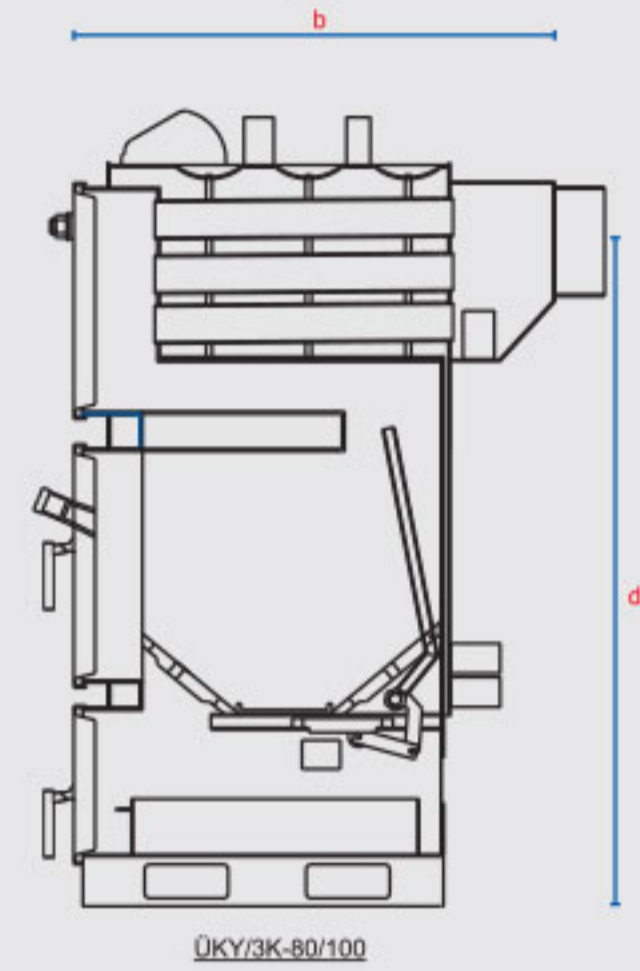

- 1- Boiler outlet
- 2- Safety outlet
- 3- Chimney
- 4- Safety inlet
- 5- Boiler inlet
- 6- Ash discharge cover
- 7- Fuel entry cover
- 8- Observing glass
- 9- Flue pipes cleaning cover
- 10- Control board
- 11- Water Filling / Discharge
- 12- Fan
- 13- Ash discharge rod
- 14- Ash box

TECHNICAL SPECIFICATIONS

MODEL- SERIES	ÜKY/3K	25	34	45	60	80	100	
Fuel Type		Wood- Coal- Biomass						
Heat Output	kW	29	40	52	70	93	116	
	kcal/h	25.000	34.000	45.000	60.000	80.000	100.000	
Burning Chamber Height	mm	175	230	200				
Burning Chamber Width	mm	355	500				585	
Burning Chamber Length	mm	500	430	510	660	850	850	
Burning Chamber Volume	dm ³	31,1	49,5	51,0	66,0	85,0	99,5	
Fuel Entry	mm	250x355	265x500				265x585	
Water Volume	lt	75	85	107	138	206	249	
Boiler Weight	kg	245	280	335	375	470	575	
Required Draft	mbar	0,15- 0,20	0,20- 0,30	0,25- 0,35		0,30- 0,40		
Min-Max Operating Temperature	°C	45-85						
Return Water Temperature	°C	35						
Maksimum Operating Pressure	bar	3						
Test Pressure	bar	5						
Dimensions	Width (a)	mm	485	625			740	
	Length (b)	mm	880	800	920	1080	1400	1415
	Fan Collection Width (c)	mm	200				250	
	Chimney Collection Height (d)	mm	1230	1320	1410		1220	1310
	Total Boiler Height (h)	mm	1320	1400	1480			1565
Exhaust (Flue)	mm	130		160	180	220		
Min-Max Flue Temperature	°C	170-210						
Boiler Inlet-Outlet	R"	1"	1 ¼"		1 ½"	2"		
Expansion Tank Outlet-Inlet	R"	1"				1 ½"		
Filling-Discharge	R"	1/2"						
Electrical Connection	V/Hz	230 V- 50 Hz						